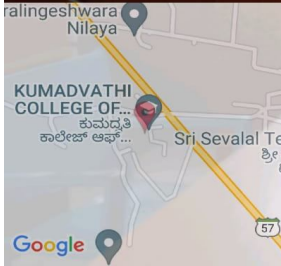

Swamy Vivekananda Vidya Samsthe (R), Shikaripura

ಕುಮದ್ವತಿ ಶಿಕ್ಷಣ ಮಹಾವಿದ್ಯಾಲಯ

KUMADVATHI COLLEGE OF EDUCATION

Aided, Permanently Affiliated to Kuvempu University, Recognised by NCTE & UGC Act 2(f), Section 12(B) & NAAC Accredited with B Grade (2.70 CGPA)

Shivamogga Road

Shikaripura – 577 427

Shivamogga District

☎: 08187 – 222383, 222067

E-Mail: kumadvathibed@gmail.com

Facilities Available for Betterment of Student Support in the Institution

Administrative Room